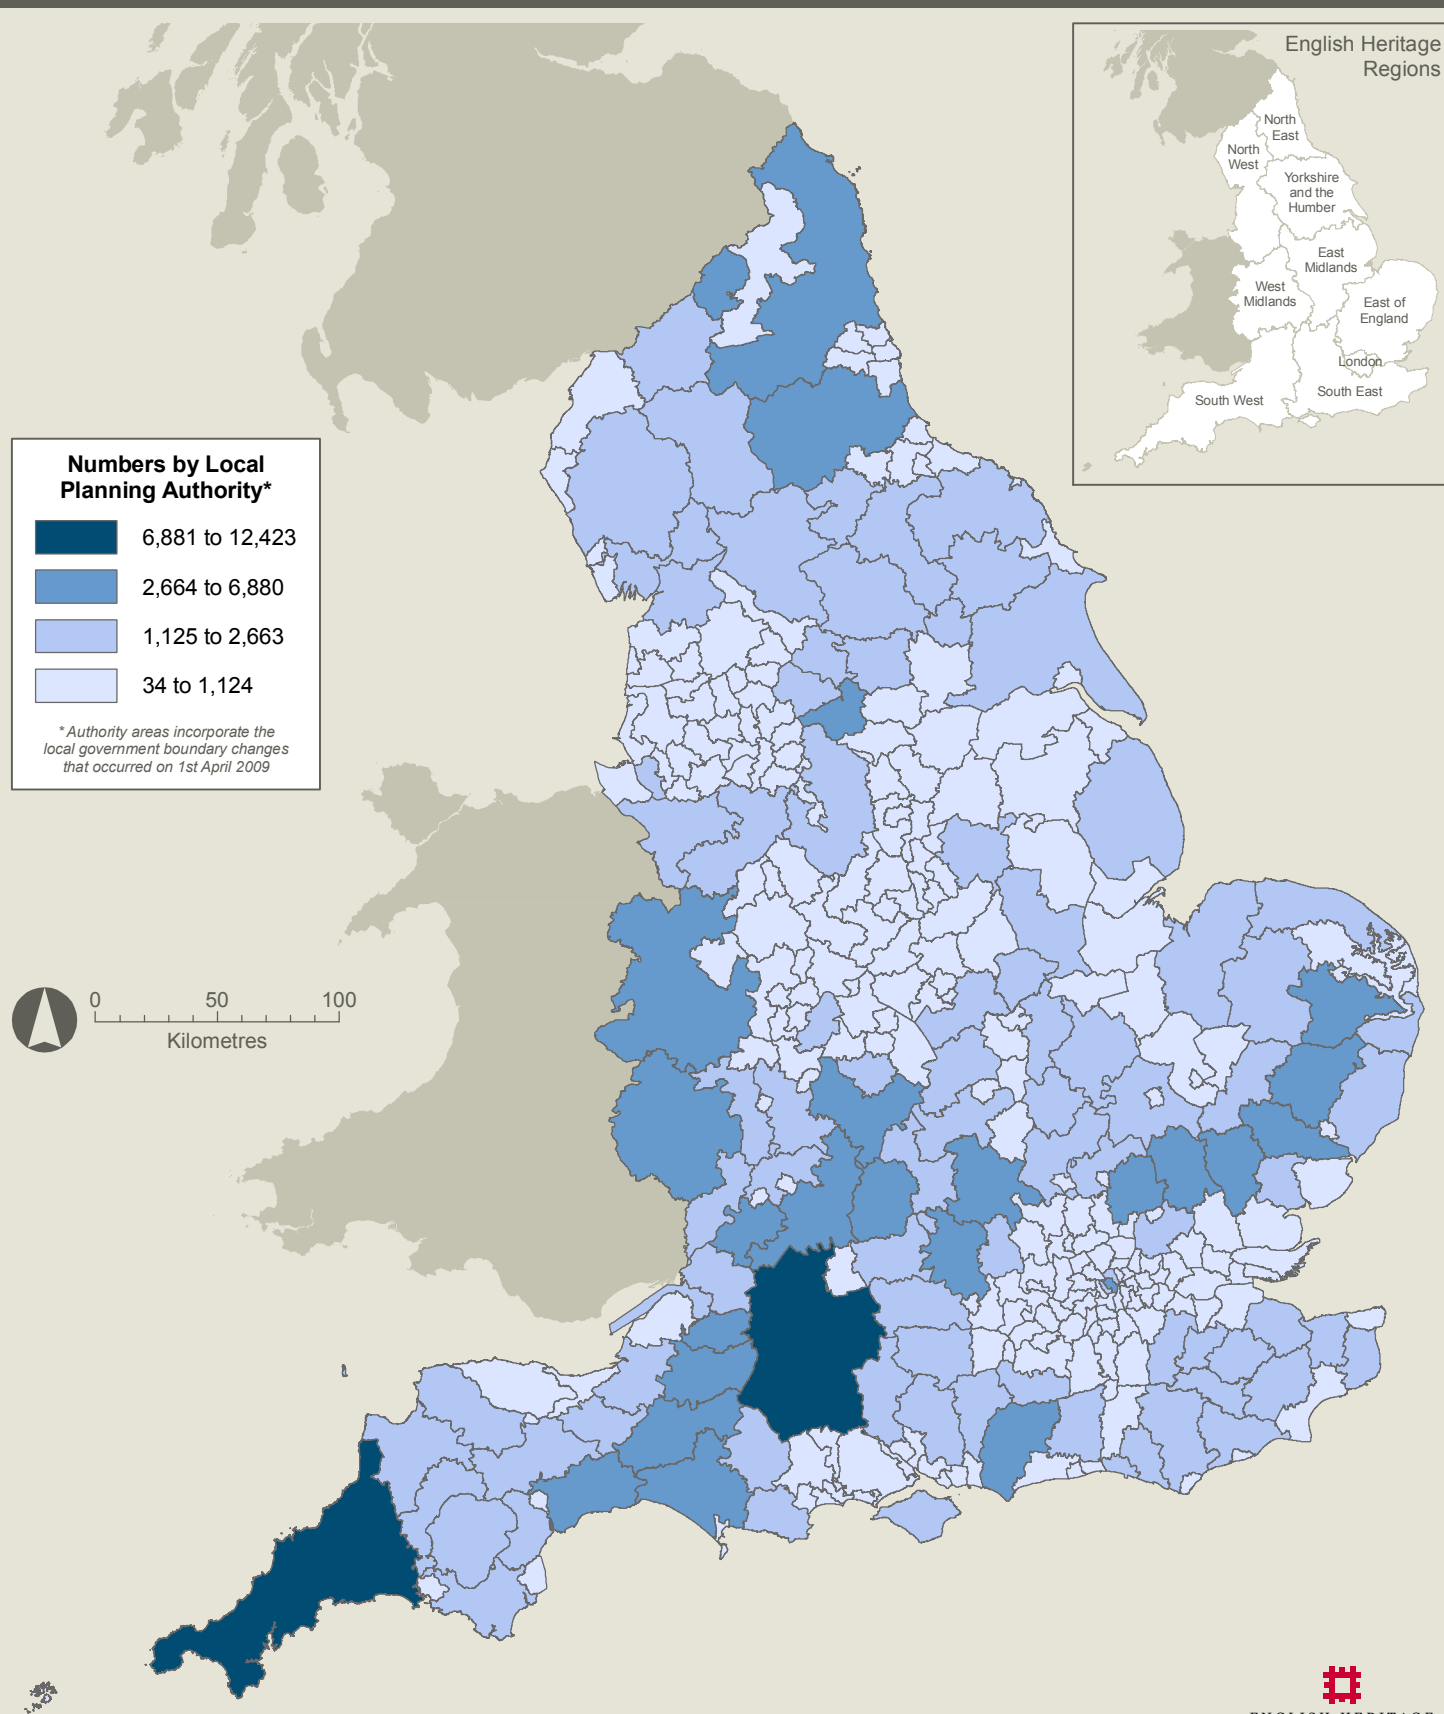

HERITAGE COUNTS 2009

ENGLAND

Numbers of Listed Buildings by Local Planning Authority

If you would like this document in a different format, please contact
our Customer Services department:
Telephone: 0870 333 1181
Fax: 01793 414926
Textphone: 01793 414878
E-mail: customers@english-heritage.org.uk